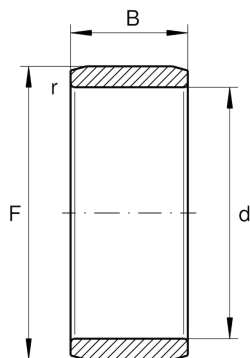

LR12X15X12,5

Inner ring

Schaeffler ID:
0000596500000

Inner ring LR, cylindrical

Technical information

Main Dimensions & Performance Data

d	12 mm	Bore diameter
B	12.5 mm	Width
	30 °	Chamfer angle
	6 g	Weight